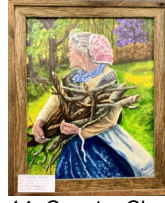

Morristown Art Association Members' Annual Juried Art Show 2023/2024

<u>No.</u>	<u>TITLE</u>	<u>MEDIUM</u>	<u>ARTIST</u>	<u>SCORING</u>
1.	"Autumn Path" ↓	Acrylic/ Palette Knife	Mike E Sandlock	
2.	"Bryson City Train Tracks"	Pyrography	Mike E Sandlock	
3.	"Agave"	Acrylic Dirty Pour	Mike E Sandlock	
4.	"Secluded"	Acrylic	Cathy Teller	
5.	"Squirrel Delight"	Acrylic	Cathy Teller	
6.	"Province Hill Town"	Oil	Betty Bullen	
7.	"Acorn Ready"	Oil/Acrylic	Cindy Trobaugh	
8.	"Appalachian Fall"	Oil	Cindy Trobaugh	
9.	"Sunrise On The Farm"	Oil	Cindy Trobaugh	
10.	"Peggy's Cove-Nova Scotia"	Watercolor	Jim Palmer	
11.	"Indian Creek-Grainger County"	Pastel	Jim Palmer	
12.	"Rolled Hay"	Pastel	Jim Palmer	
13.	"PawPaw's Hand Me Downs"	Oil	Monica Byington	
14.	"Country Charm"	Oil	Monica Byington	
15.	"Red Buds In Still Life"	Oil	Monica Byington	
16.	"Grinchy Night"	Acrylic/Baubels	Kathy Frankford	
17.	"Baring The Wind"	Acrylic	Kathy Frankford	
18.	"Garfield"	Acrylic	Kathy Frankford	
19.	"At The Seashore"	Acrylic	Virginia Lichac	
20.	"There's No Place Like Home"	Acrylic	Virginia Lichac	
21.	"Coming Storm"	Acrylic	Virginia Lichac	
22.	"Beginning Of Spring" ↓	Acrylic	Dan Gibson	
23.	"Wilds Of Autumn" ↓	Acrylic	Dan Gibson	
24.	"Peaceful Day"	Acrylic on eggshells	Dan Gibson	
25.	"The Cliffs" ↓	Oil	Donna Goins	
26.	"Winter Wonderland" ↓	Oil	Donna Goins	
27.	"Reflections #2"	Color Pencil	Marshelle Gilbert	

7. Acorn Ready

8. Appalachian Fall

9. Sunrise On The Farm

10. Peggy's Cove-N.S.

11. Indian Creek-Grainger

12. Rolled Hay

13. PawPaws Hand Me Dwns

14. Country Charm