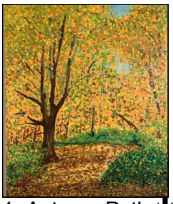

1. Autumn Path ↓